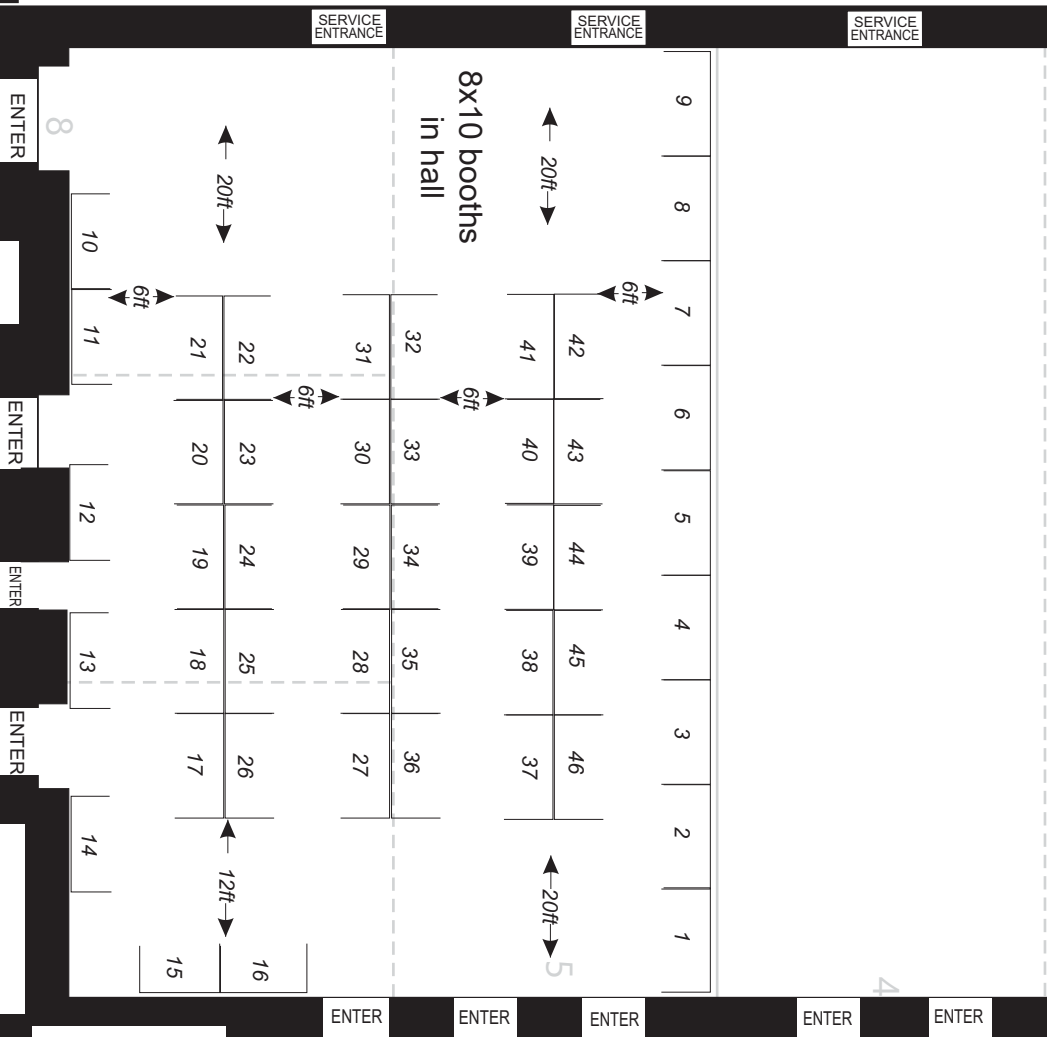

WEST PRE-FUNCTION

Service Hallway

Main Entrance

6x10 Booths in foyer space

TO HOTEL LOBBY

TO Osprey Heron Pelican