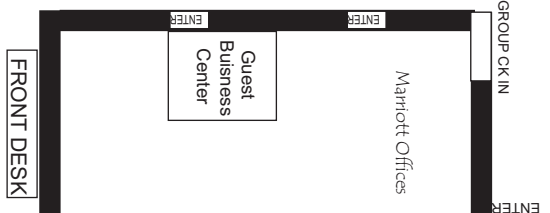

WEST PRE-FUNCTION

Service Hallway

Main Entrance

6x10 Booths in foyer space

TO HOTEL LOBBY

TO Osprey Heron Pelican